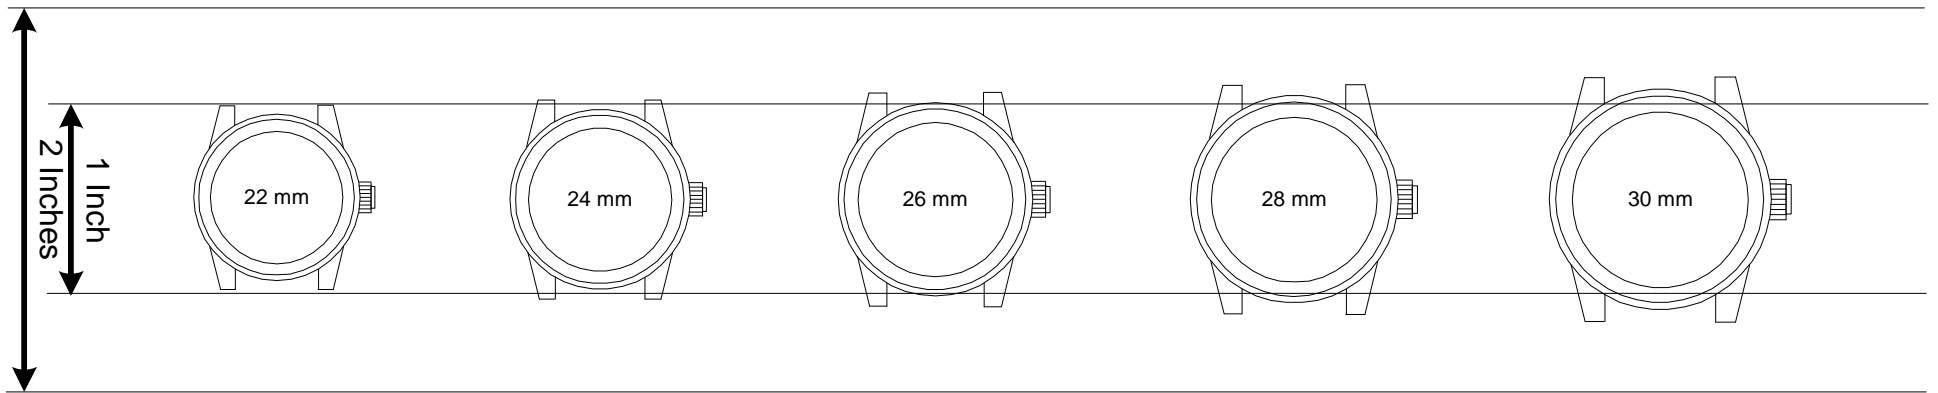

eWatches.com-Watch Case Size Guide

Use this to help find the perfect sized watch 1-866-799-2824

The Time Zone - Watch Case Size Guide

Use this to help find the perfect sized watch 1-866-909-8463