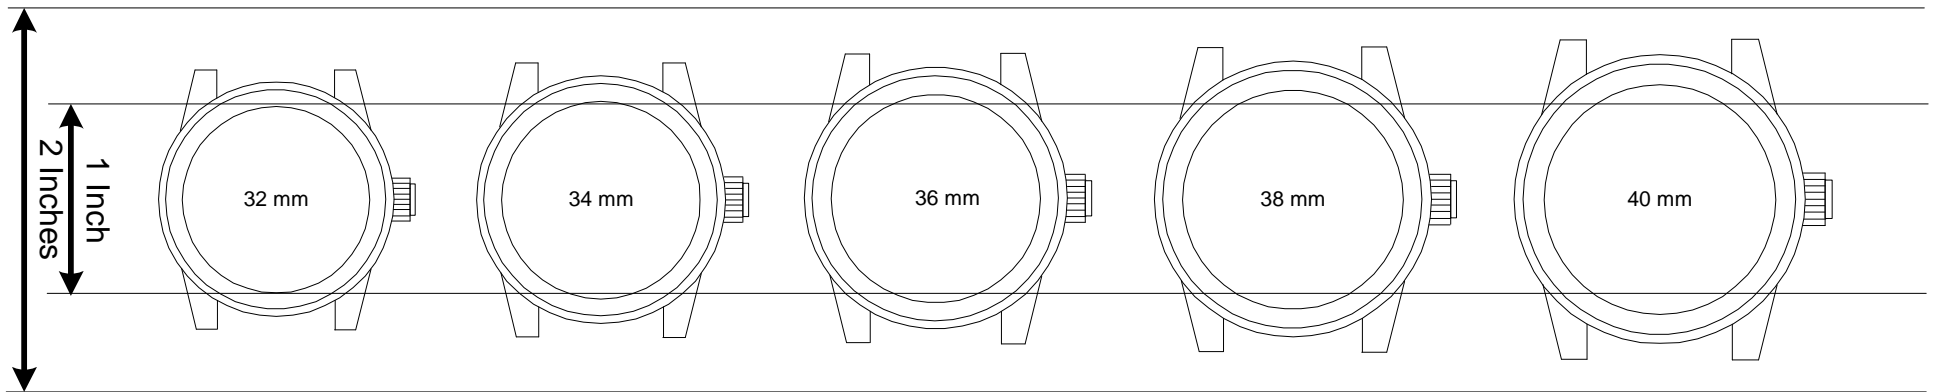

eWatches.com-Watch Case Size Guide

Use this to help find the perfect sized watch 1-866-799-2824

The Time Zone - Watch Case Size Guide

Use this to help find the perfect sized watch 1-866-909-8463