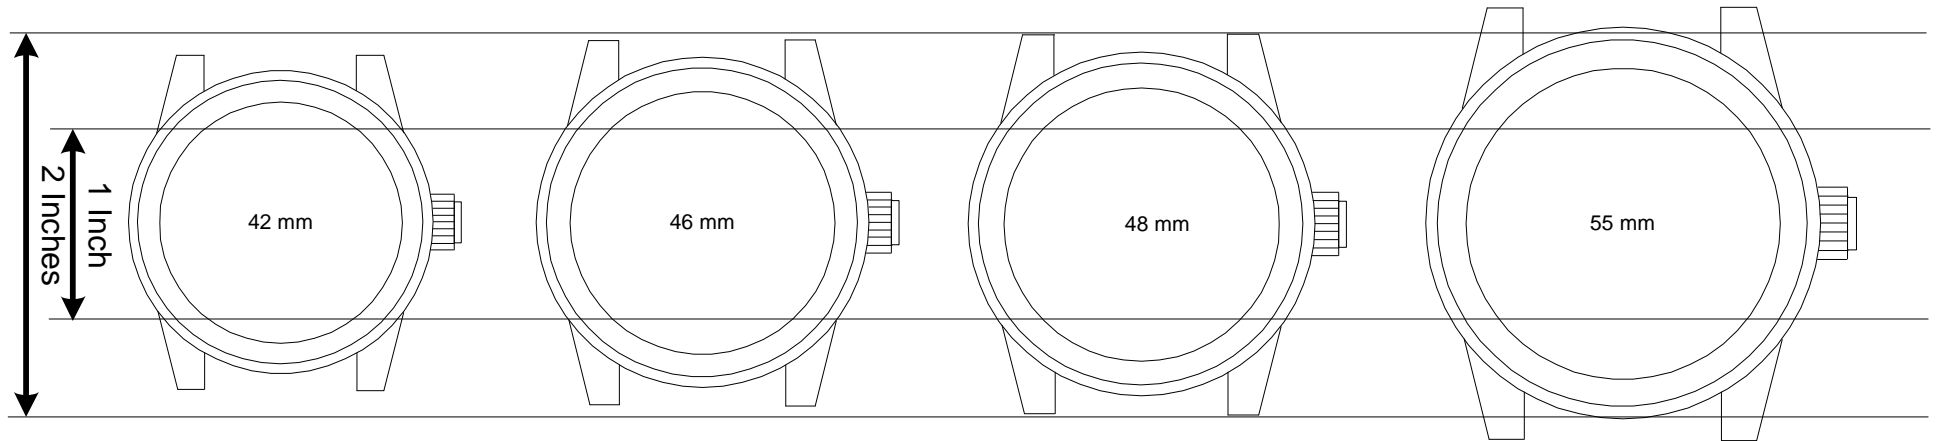

eWatches.com-Watch Case Size Guide

Use this to help find the perfect sized watch 1-866-799-2824

The Time Zone - Watch Case Size Guide

Use this to help find the perfect sized watch 1-866-909-8463